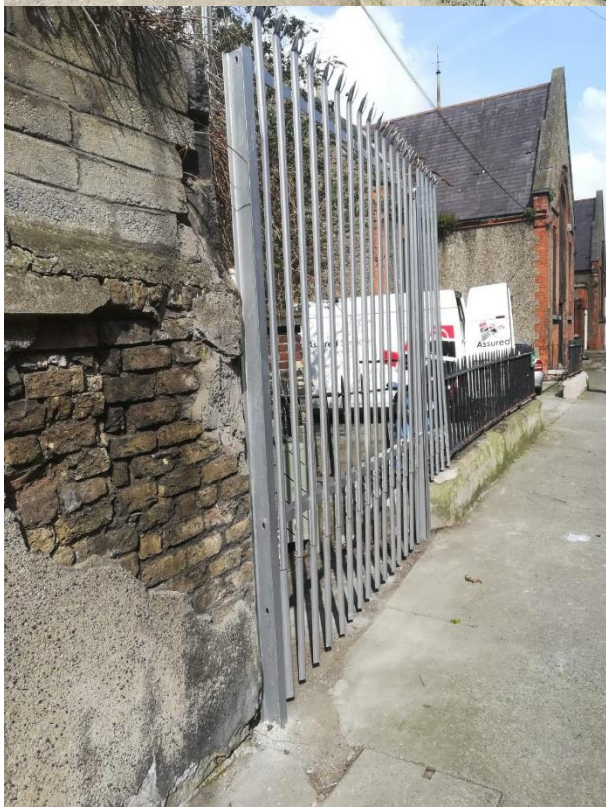

Generally the advice given is that feeding these birds unbalances their natural numbers and can cause illness and restrict their ability to find natural food stuff.

Fencing erected at laneway adjacent to Rawlton House, Sherrard Street Lower

The Central Area office has erected a fence adjacent to Rawlton house. The area in question was a blackspot for dumping. The temporary measure will be monitored.

Heavily dumped laneway cleared Adjacent to Synnott Row Dublin 7